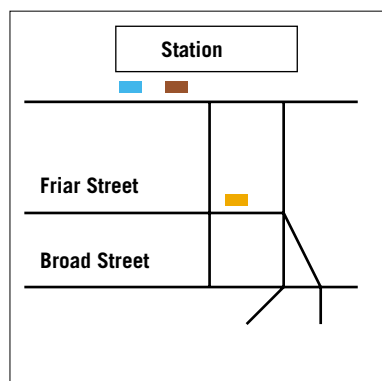

# Reading Buses route planner: Repeated single journey

From 4 Beecham Road To Royal Berkshire Hospital

Times Between 10am and 6pm, Weekdays only

## Going from Tilehurst Road

## Going from Oxford Road

## How to get from point to point on your journey

4 Beecham Road to Bus 17 or Bus 29

Bus 17 or Bus 29 to Bus 41

Bus 41 to RBH