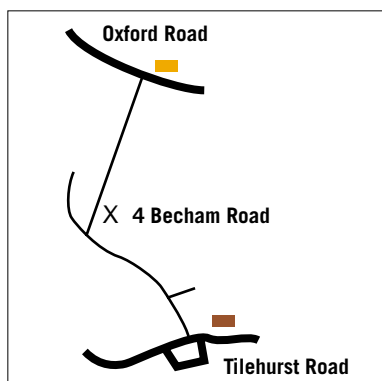

How to get from point to point on your journey

4 Beecham Road to Bus 17 or Bus 29