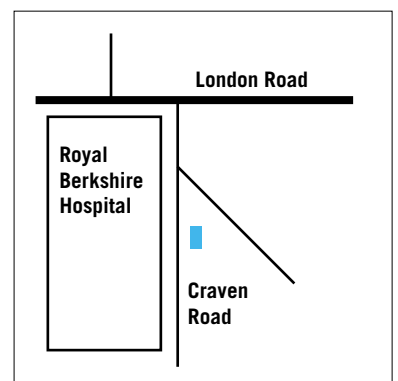

# Reading Buses route planner: Repeated single journey

From 4 Beecham Road To Royal Berkshire Hospital

Times Between 10am and 6pm, Weekdays only

## Going from Tilehurst Road

## Going from Oxford Road

## How to get from point to point on your journey

4 Beecham Road to Bus 17 or Bus 29

Bus 17 or Bus 29 to Bus 41

Bus 41 to RBH