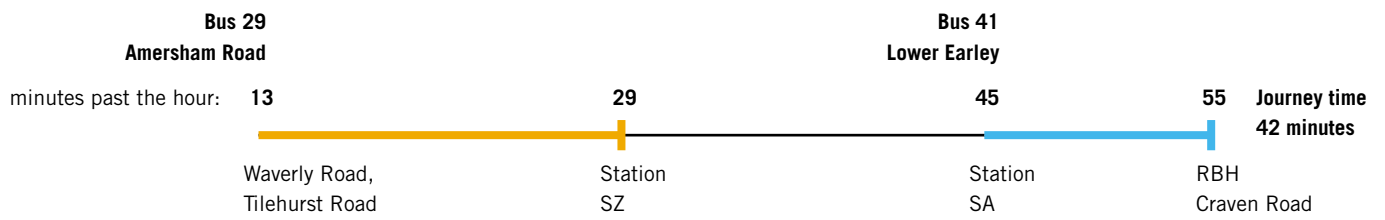

# Reading Buses route planner: Repeated single journey

From 4 Beecham Road To Royal Berkshire Hospital

Times Between 10am and 6pm, Weekdays only

## Key to the diagram colours and the scale of the time-lines

colour codes: Bus 17 — | Bus 29 — | Bus 41 —  
Walking between stops —

length of journey:  0 Minutes 15 minutes

**Note:** Bus 17 runs every 7–8 minutes, but Bus 41 only runs every 30. We've shown the fastest journeys.

## Going from Tilehurst Road