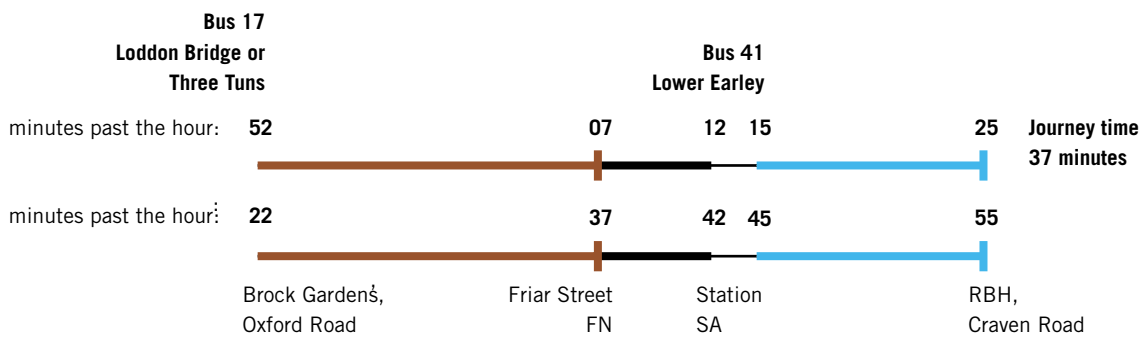

# Reading Buses route planner: Repeated single journey

From 4 Beecham Road To Royal Berkshire Hospital

Times Between 10am and 6pm, Weekdays only

## Key to the diagram colours and the scale of the time-lines

colour codes: Bus 17 — | Bus 29 — | Bus 41 —  
Walking between stops —

length of journey:  0 Minutes 15 minutes

**Note:** Bus 17 runs every 7–8 minutes, but Bus 41 only runs every 30. We've shown the fastest journeys.

## Going from Tilehurst Road

## Going from Oxford Road